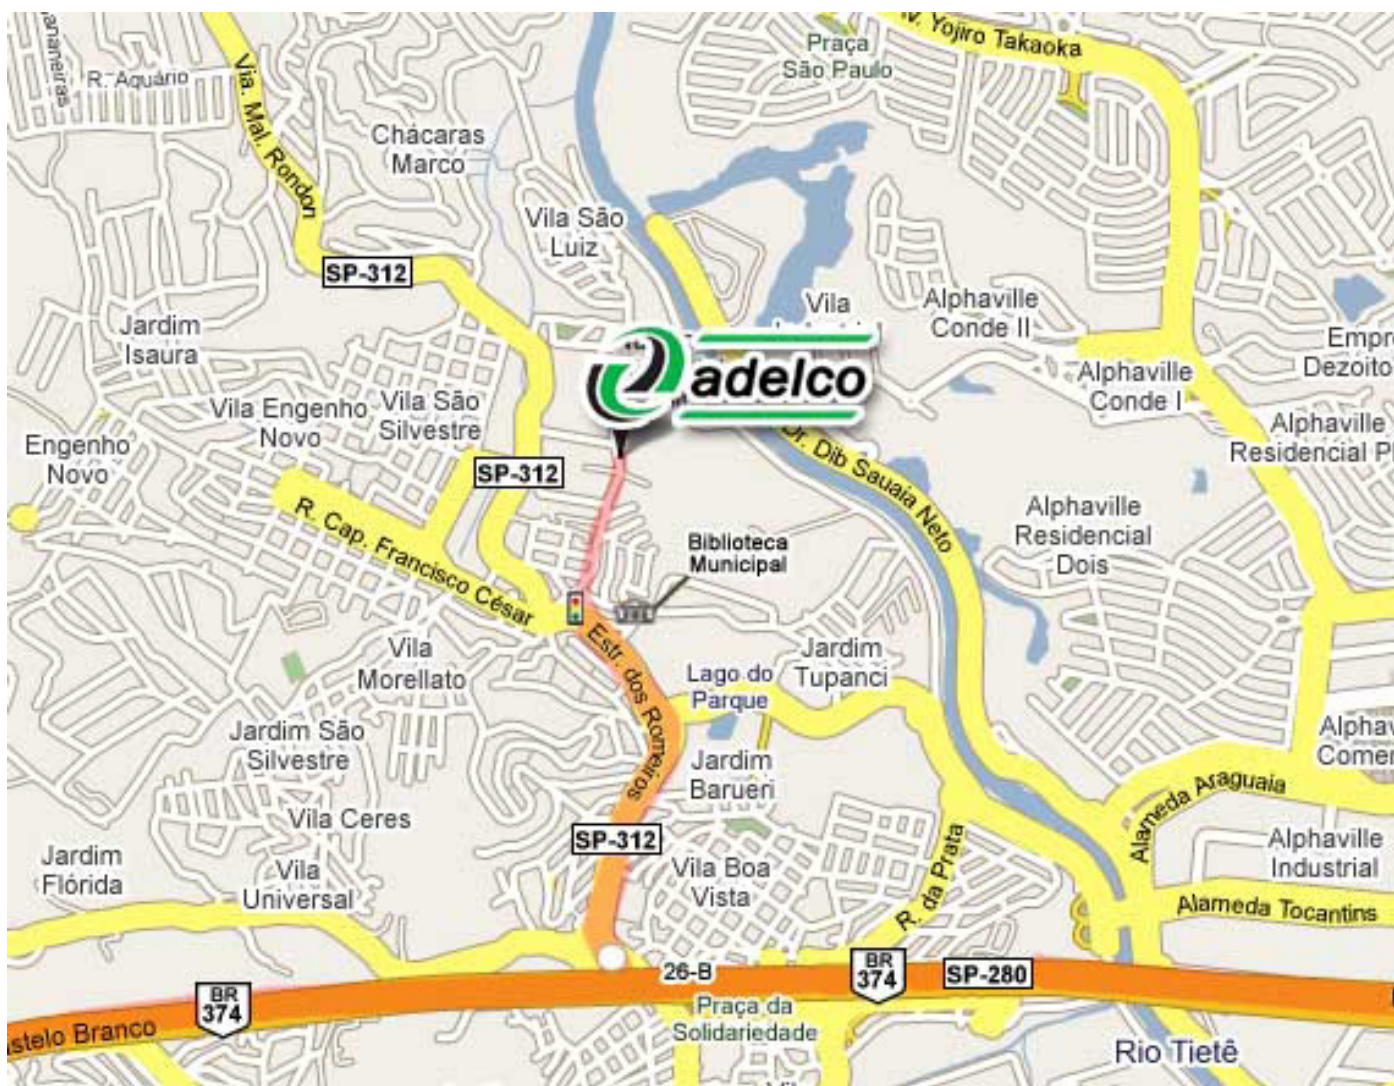

To get to Adelco, take the km 26-B exit from Castello Branco Highway, go around the roundabout and take the Estrada dos Romeiros heading toward Santana de Parnaíba, and then turn right at the street of the Municipal Library. The Adelco is located at Avenida da Cachoeira nº660/706.